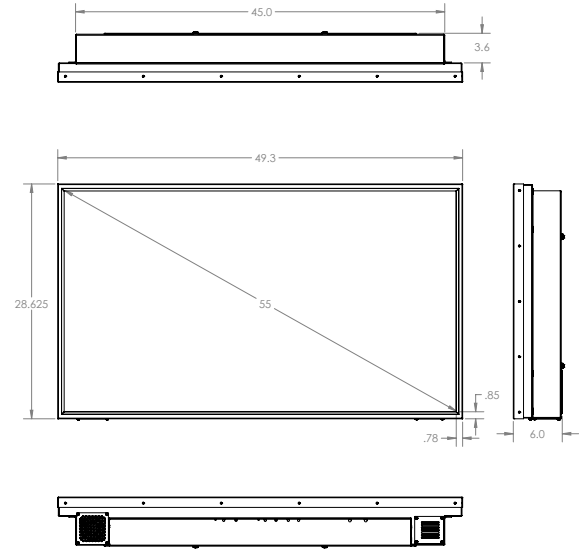

UV55W

55" ULTRA HIGH BRIGHT VIDEO WALL DISPLAY

Elite Outdoor (Model:E06810)

The Elite Outdoor is a 55" inch ultra high brightness professional LCD with IPS technology. With a brightness rating of 3,500 cd/m² this display features an LED back light for incredible, high contrast picture quality and low power consumption. The Elite Outdoor is perfect for video wall applications in bright environments. Designed for use in direct sunlight, the specially designed LCD panel prevents "blackening defect" caused by high temperatures and has an operating Temperature of -40°F to 122°F at 90% R.H.

LCD Panel Type	56.64 Inches IPS LCD
Native Resolution	1920x1080
Backlight	LED
Brightness	3500 nit
Default Color Temperature	D65 (6500K)
Contrast Ratio	3,000:1 (static), 1,000,000:1 (dyn)
Color Depth	8 bits
Response Time	9ms (typ)
Viewing Angle	178°/178°
Light Life Time	100,000 hrs (typ)
Blackening Defect Free	Up to 230°F (230°C)
Panel Surface	AR 1.5%, 2H
Operating Temperature	-40°F - 122°F
Storage Temperature	-40°F - 140°F
Humidity	10% ~ 90% RH Non-condensing
Power Supply	Internal
Rated Voltage	100v ~ 240v, 50Hz/60Hz
Power On Mode	200W (typ), 290W (max)
Power Saving Mode	<1W
AC Out	<100W
Certification	CE/FCC/ROHS
Ports	DVI-D, DisplayPort, RS-232, RJ-45, Audio

Accessories	(Included) Power Cord, DVI Cable, RJ45 Cable, RS232 Cable, Remote Controller, Batteries, QSG. (Optional) AD Box, Extension Sensor Kit	
Mechanical Specs	Bezel Width	25/32"L&R 27/32 T&B
	Cabinet Color	Black (Custom Available)
	Monitor Dimension (LxHxD, w/o stand)	48.82x27.95x3.45"
	Monitor Weight	90.6 lbs/102.6 lbs
	VESA Mounting (dimension)	400x400mm
	Fanless Design	No
User Interface	Orientation	Landscape
	Daisy Chain	DVI, RS-232
	Language	English
	Proof of Image Retention	Yes
	Dimming Control (DCR)	Yes
	Built-In Video Wall Support	Up to 6x6
	ID Setting for Daisy Chain	Yes
	On/Off Scheduling	Yes
	Ambient Light Sensor	Yes
	Total Turn-On Time	Yes
	Internal Temperature Sensor	Yes
	Network Control	RS-232, RJ45
	OSD Menu Rotation	Yes
Rating	IP56	
Kiosk Dimensions	Material	14GA, Galvannealed ATM
	Paint & Primer	Power Epoxy Hybrid
	Graffiti Resistant	Yes
	Panel Glass	Pilkington OptiView 4mm

Help Boost Your Sales Using Digital Signage!