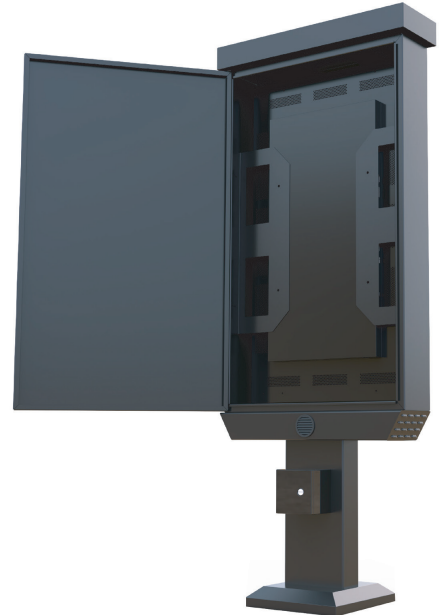

UV55PSDBLK
Black

Outdoor Pedestal Kiosk

Anti-Reflective Ultra Bright Screen. Customers can be confident that in any type of weather condition, day or night content will be visible. Temperature regulated case to ensure the screen does not over heat or will not freeze. With its sleek design and color options of black, this kiosk is a standout in any location. BrightSign Built-In Media Player included.

LCD Panel Type	54.64 Inches IPS LCD
Native Resolution	1920x1080
Backlight	LED
Brightness	3500 nit
Default Color Temperature	D65 (6500K)
Contrast Ratio	3,000:1 (static), 1,000,000:1 (dyn)
Color Depth	8 bits
Response Time	9ms (typ)
Viewing Angle	178°/178°
Light Life Time	100,000 hrs (typ)
Blackening Defect Free	Up to 230°F
Panel Surface	AR 1.5%, 2H
Operating Temperature	-40°F - 122°F
Storage Temperature	-40°F - 140°F
Humidity	10% ~ 80% RH Non-condensing
Power Supply	Internal
Rated Voltage	100v
Power On Mode	280W (typ), 390W (maz)
Power Saving Mode	<1W
AC Out	<100W
Certification	CE/FCC/ROHS
Ports	DVI-D, DisplayPort, RS-232, RJ-45, Audio

Accessories	(Included) Pwer Cord, DVI Cable, RJ45 Cable, RS232 Cable, Remote Controller, Batteries, QSG. (Optional) AD Box, Extension Sensor Kit	
Mechanical Specs	Bezel Width	.43"/.43"/.43"/.43"
	Cabinet Color	Black
	Monitor Dimension (LxHxD, w/o stand)	48.82x27.95x3.45"
	Monitor Weight	60.67 lbs/71.65 lbs
	VESA Mounting (dimension)	15.75x15.75"
	Fanless Design	Yes
User Interface	Orientation	Portrait
	Daisy Chain	DVI, RS-232
	Language	English
	Proof of Image Retention	Yes
	Dimming Control (DCR)	Yes
	Built-In Video Wall Support	Up to 6x6
	ID Setting for Daisy Chain	Yes
	On/Off Scheduling	Yes
	Ambient Light Sensor	Yes
	Total Turn-On Time	Yes
	Internal Temperature Sensor	Yes
	Network Control	RS-232, RJ45
	OSD Menu Rotation	Yes
Carrying Handles	Yes	
Kiosk Dimensions	Height	77.75"
	Width Top	31"
	Depth	9.375"
	Base	15.125" x 15.125"